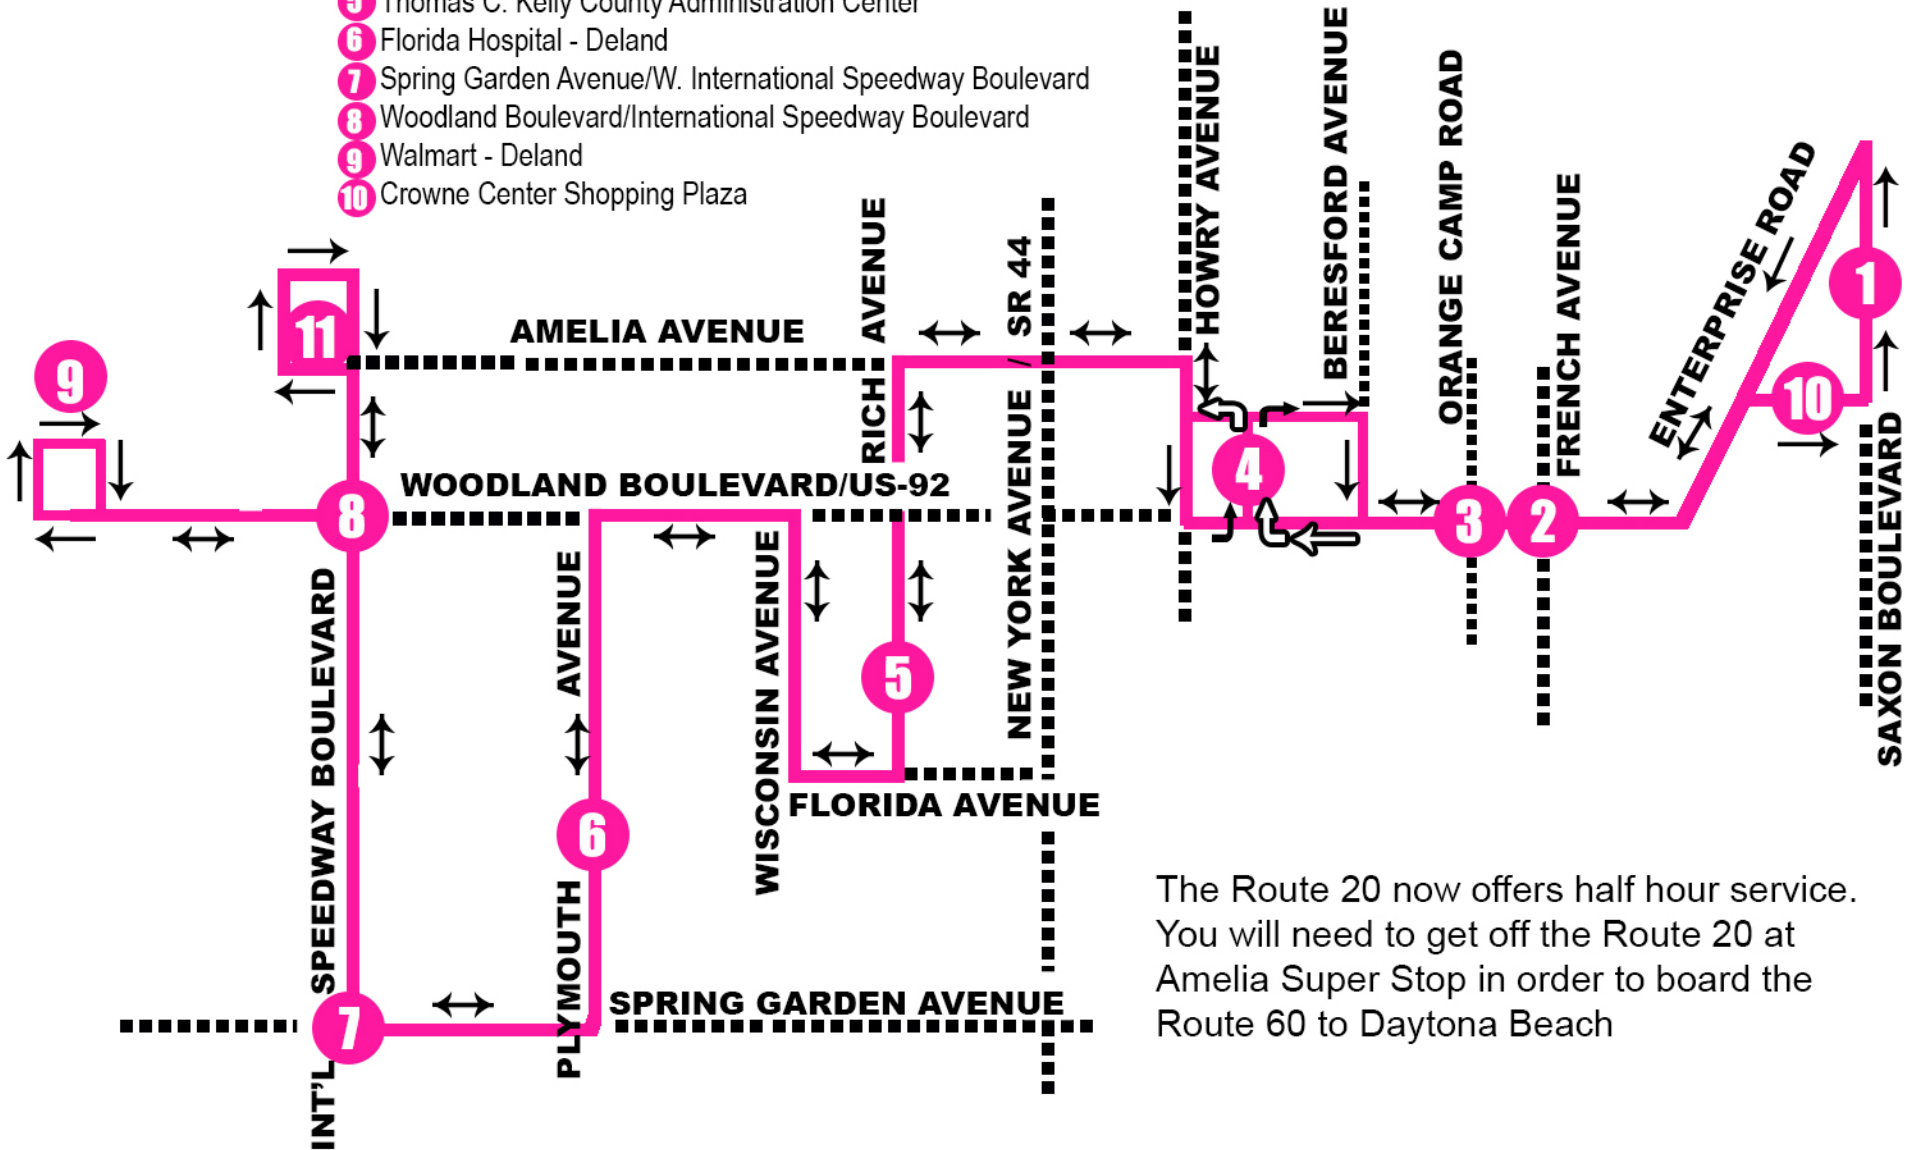

ROUTE 20- Deland

Serving:

- 1 Market Place Shopping Plaza
- 2 South Volusia Avenue/French Avenue
- 3 Orange Camp Road/Woodland Boulevard
- 4 DeLand ITF
- 5 Thomas C. Kelly County Administration Center
- 6 Florida Hospital - Deland
- 7 Spring Garden Avenue/W. International Speedway Boulevard
- 8 Woodland Boulevard/International Speedway Boulevard
- 9 Walmart - Deland
- 10 Crowne Center Shopping Plaza

11 Amelia Super Stop

The Route 20 now offers half hour service. You will need to get off the Route 20 at Amelia Super Stop in order to board the Route 60 to Daytona Beach