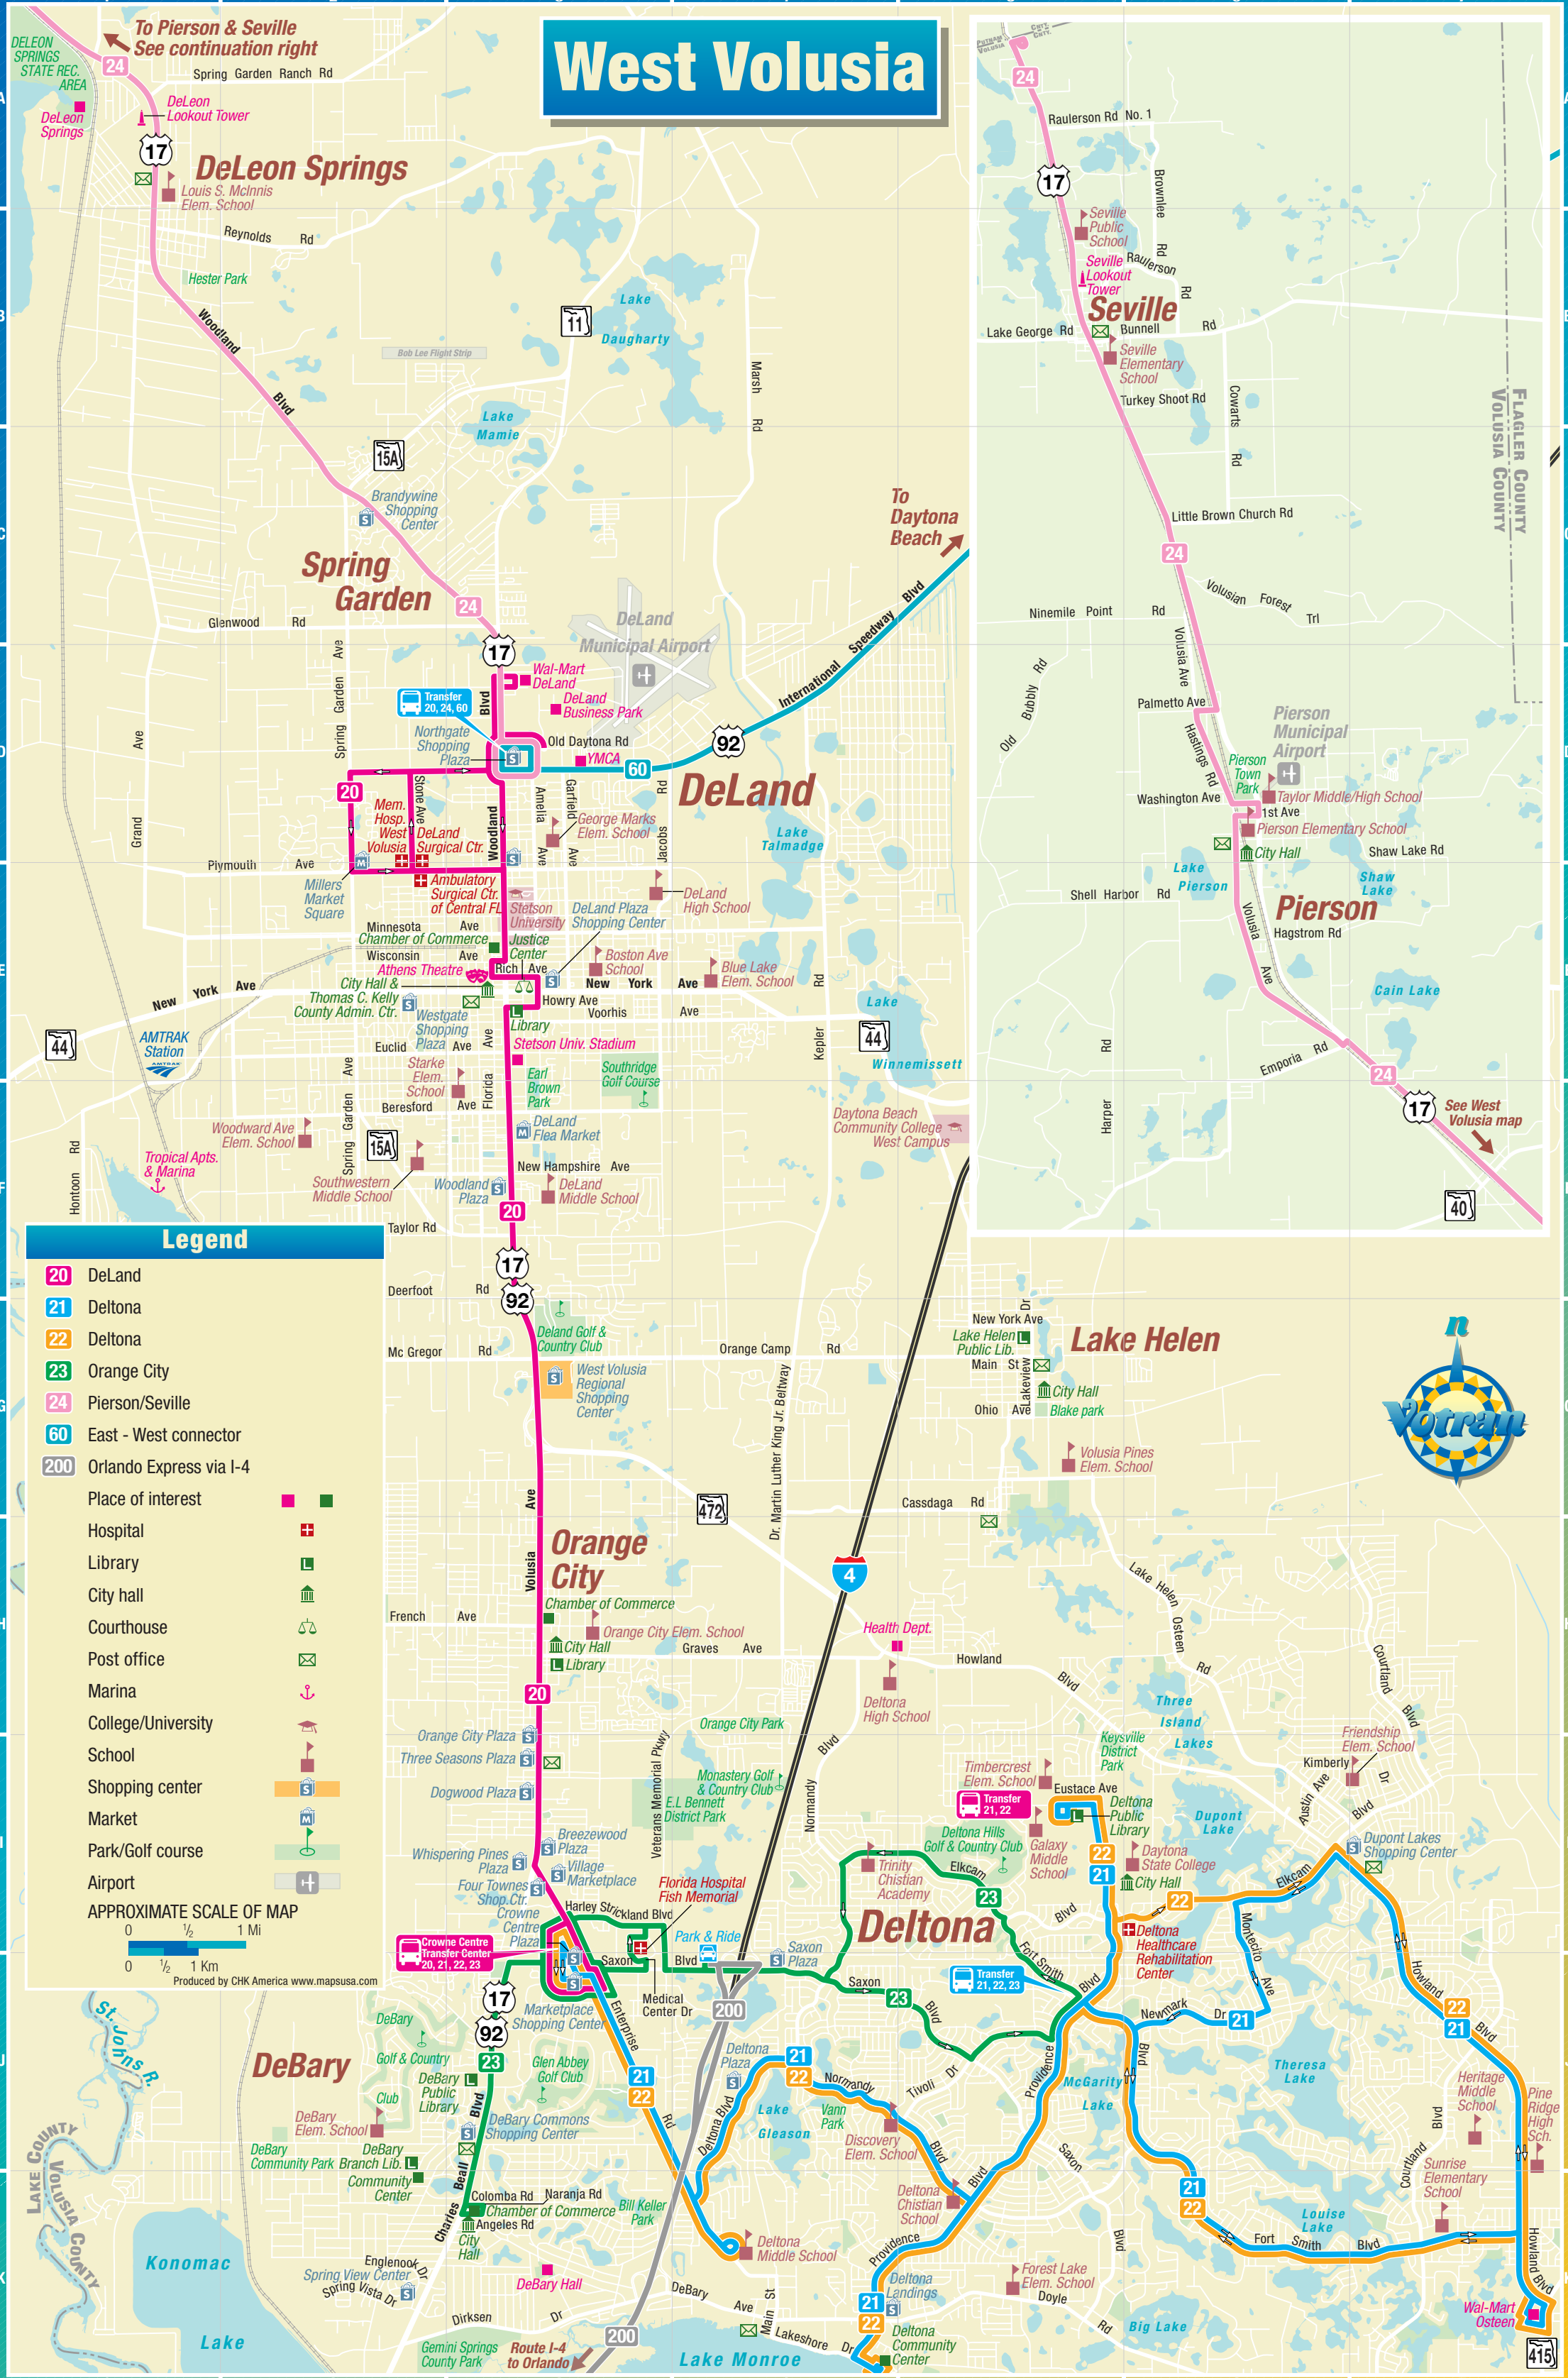

West Volusia

Legend

- 20 DeLand
 - 21 Deltona
 - 22 Deltona
 - 23 Orange City
 - 24 Pierson/Seville
 - 60 East - West connector
 - 200 Orlando Express via I-4
 - Place of interest ■ ■
 - Hospital +
 - Library L
 - City hall H
 - Courthouse S
 - Post office M
 - Marina ⚓
 - College/University U
 - School S
 - Shopping center S
 - Market M
 - Park/Golf course G
 - Airport A
- APPROXIMATE SCALE OF MAP
- 0 1/2 1 Mi
- 0 1/2 1 Km
- Produced by CHK America www.mapsusa.com