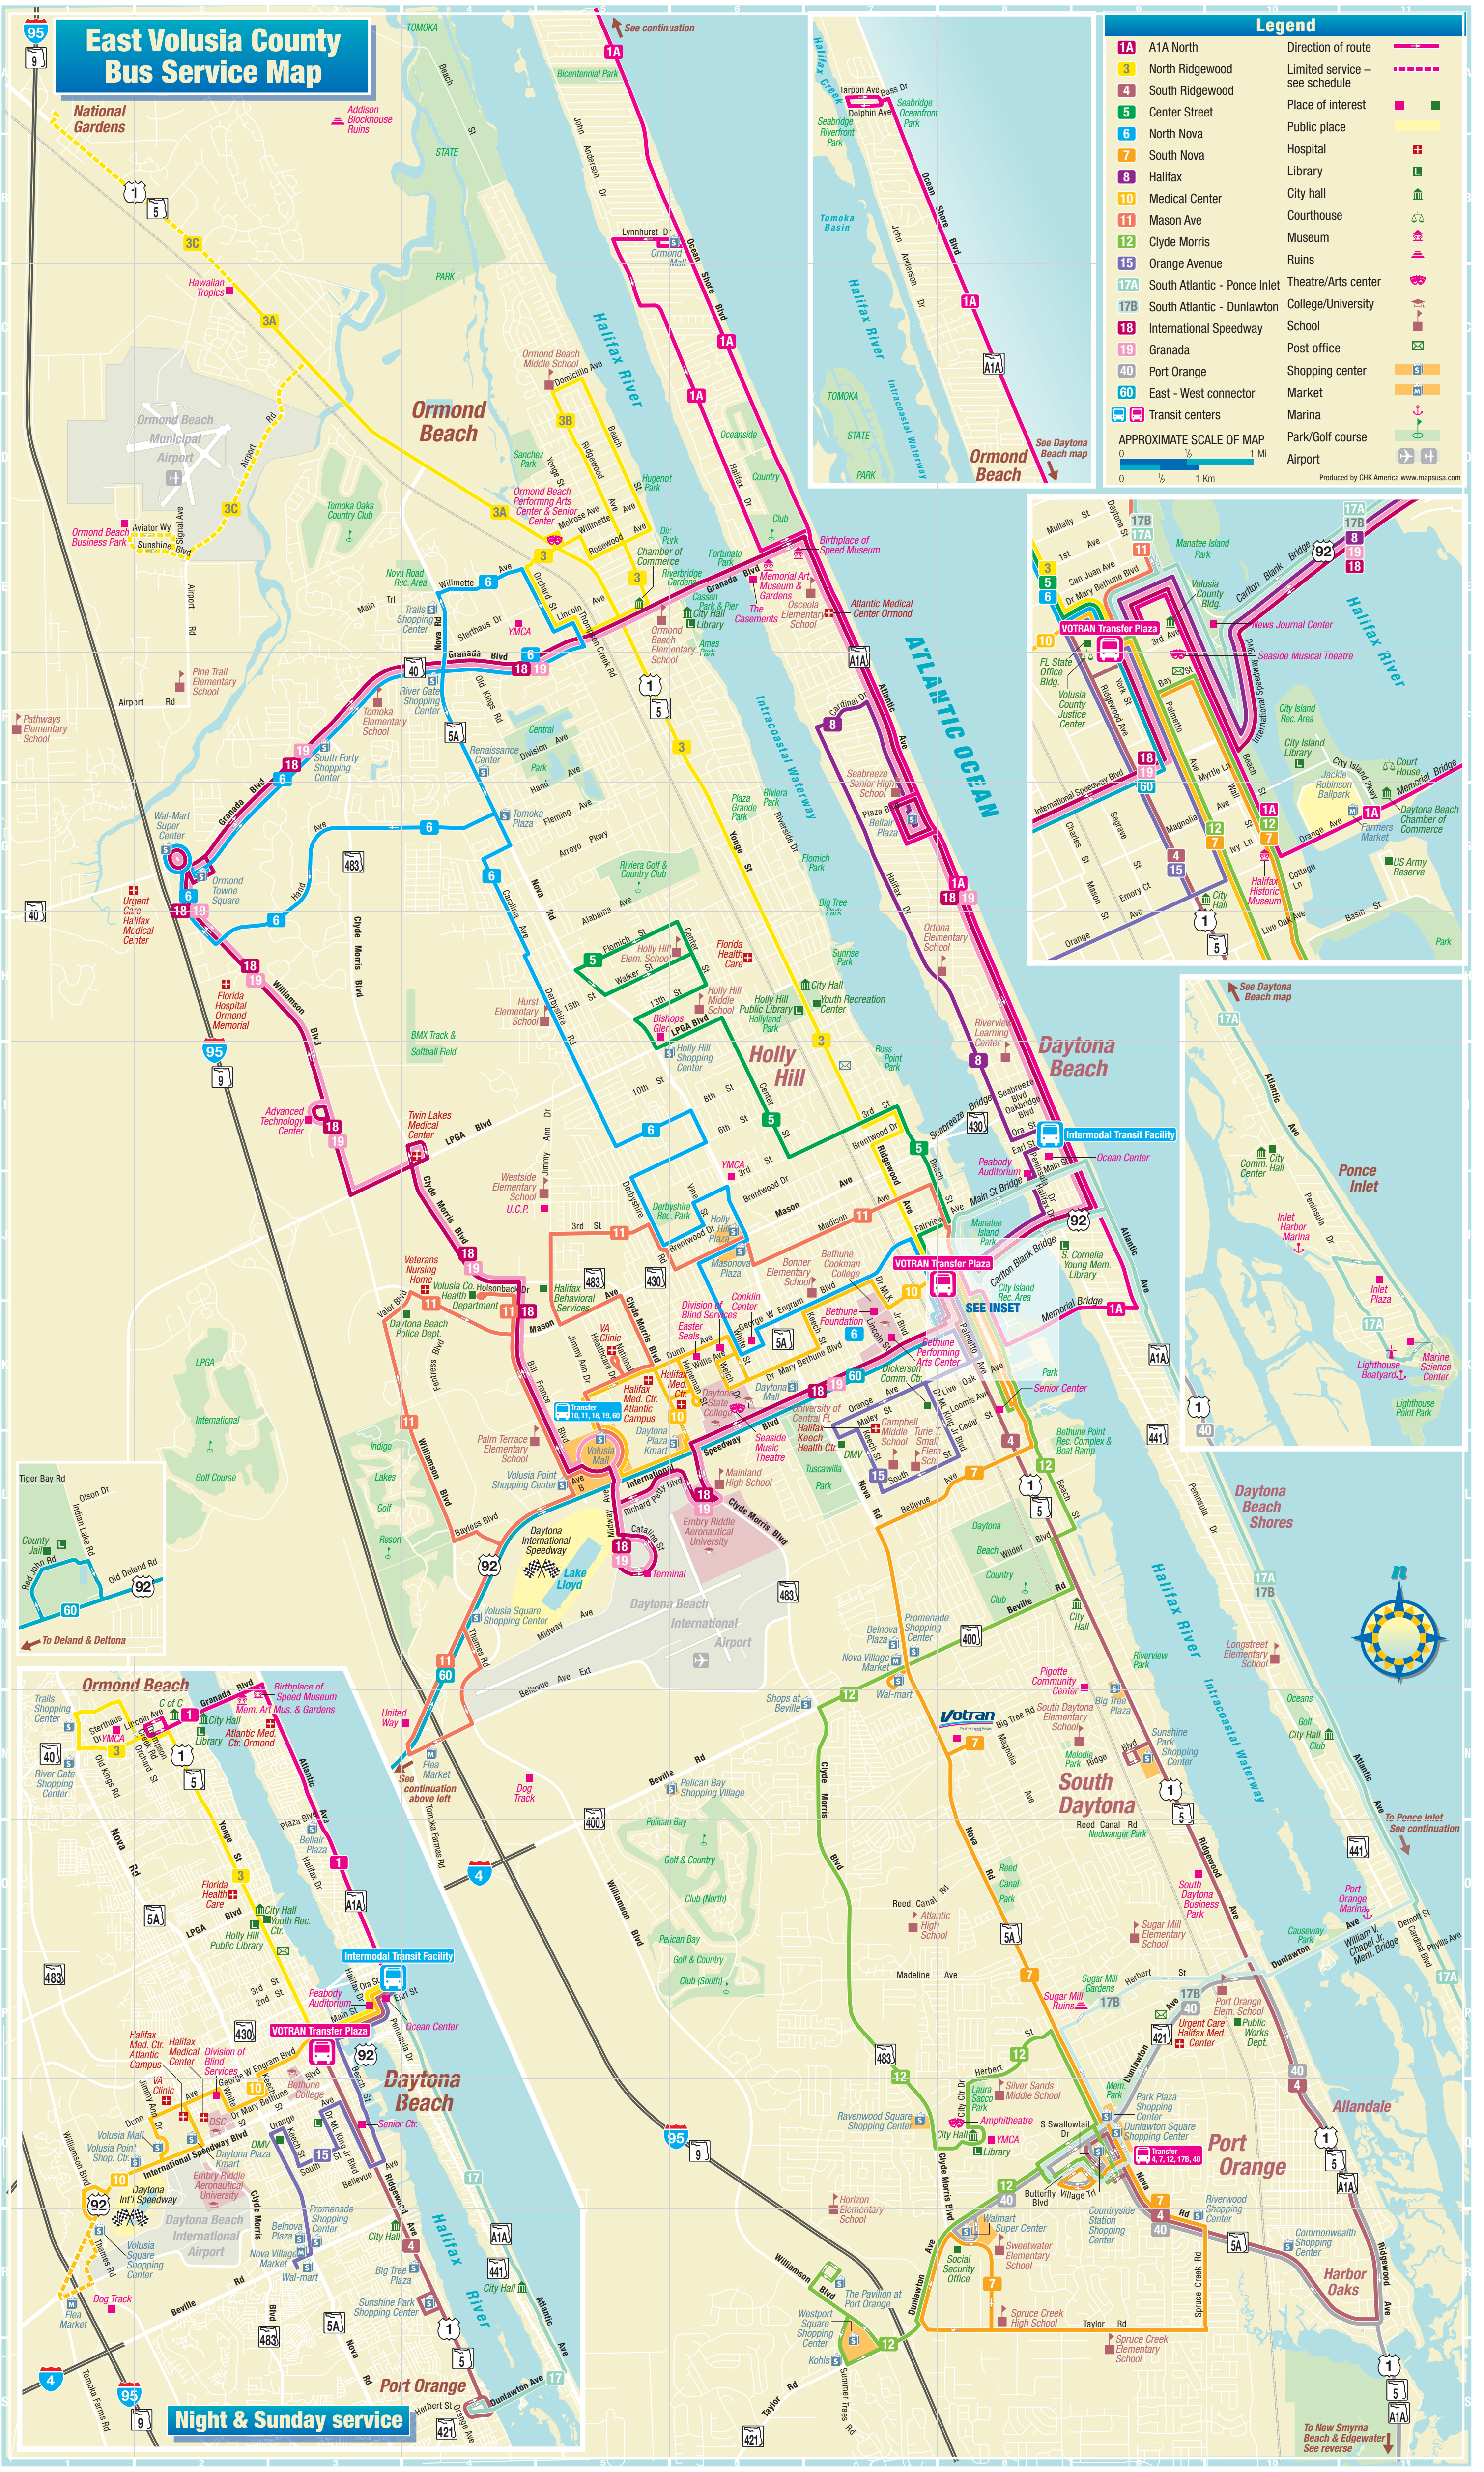

# East Volusia County Bus Service Map

### Legend

<b>1A</b>	A1A North	Direction of route	
<b>3</b>	North Ridgewood	Limited service – see schedule	
<b>4</b>	South Ridgewood	Place of interest	
<b>5</b>	Center Street	Public place	
<b>6</b>	North Nova	Hospital	
<b>7</b>	South Nova	Library	
<b>8</b>	Halifax	City hall	
<b>10</b>	Medical Center	Courthouse	
<b>11</b>	Mason Ave	Museum	
<b>12</b>	Clyde Morris	Ruins	
<b>15</b>	Orange Avenue	Theatre/Arts center	
<b>17A</b>	South Atlantic - Ponce Inlet	College/University	
<b>17B</b>	South Atlantic - Dunlawton	School	
<b>18</b>	International Speedway	Post office	
<b>19</b>	Granada	Shopping center	
<b>40</b>	Port Orange	Market	
<b>60</b>	East - West connector	Marina	
	Transit centers	Park/Golf course	
	Airport		

APPROXIMATE SCALE OF MAP  
0 1/2 1 Mi  
0 1/2 1 Km

Produced by CHK America www.mapusa.com

To New Smyrna Beach & Edgewater  
See reverse